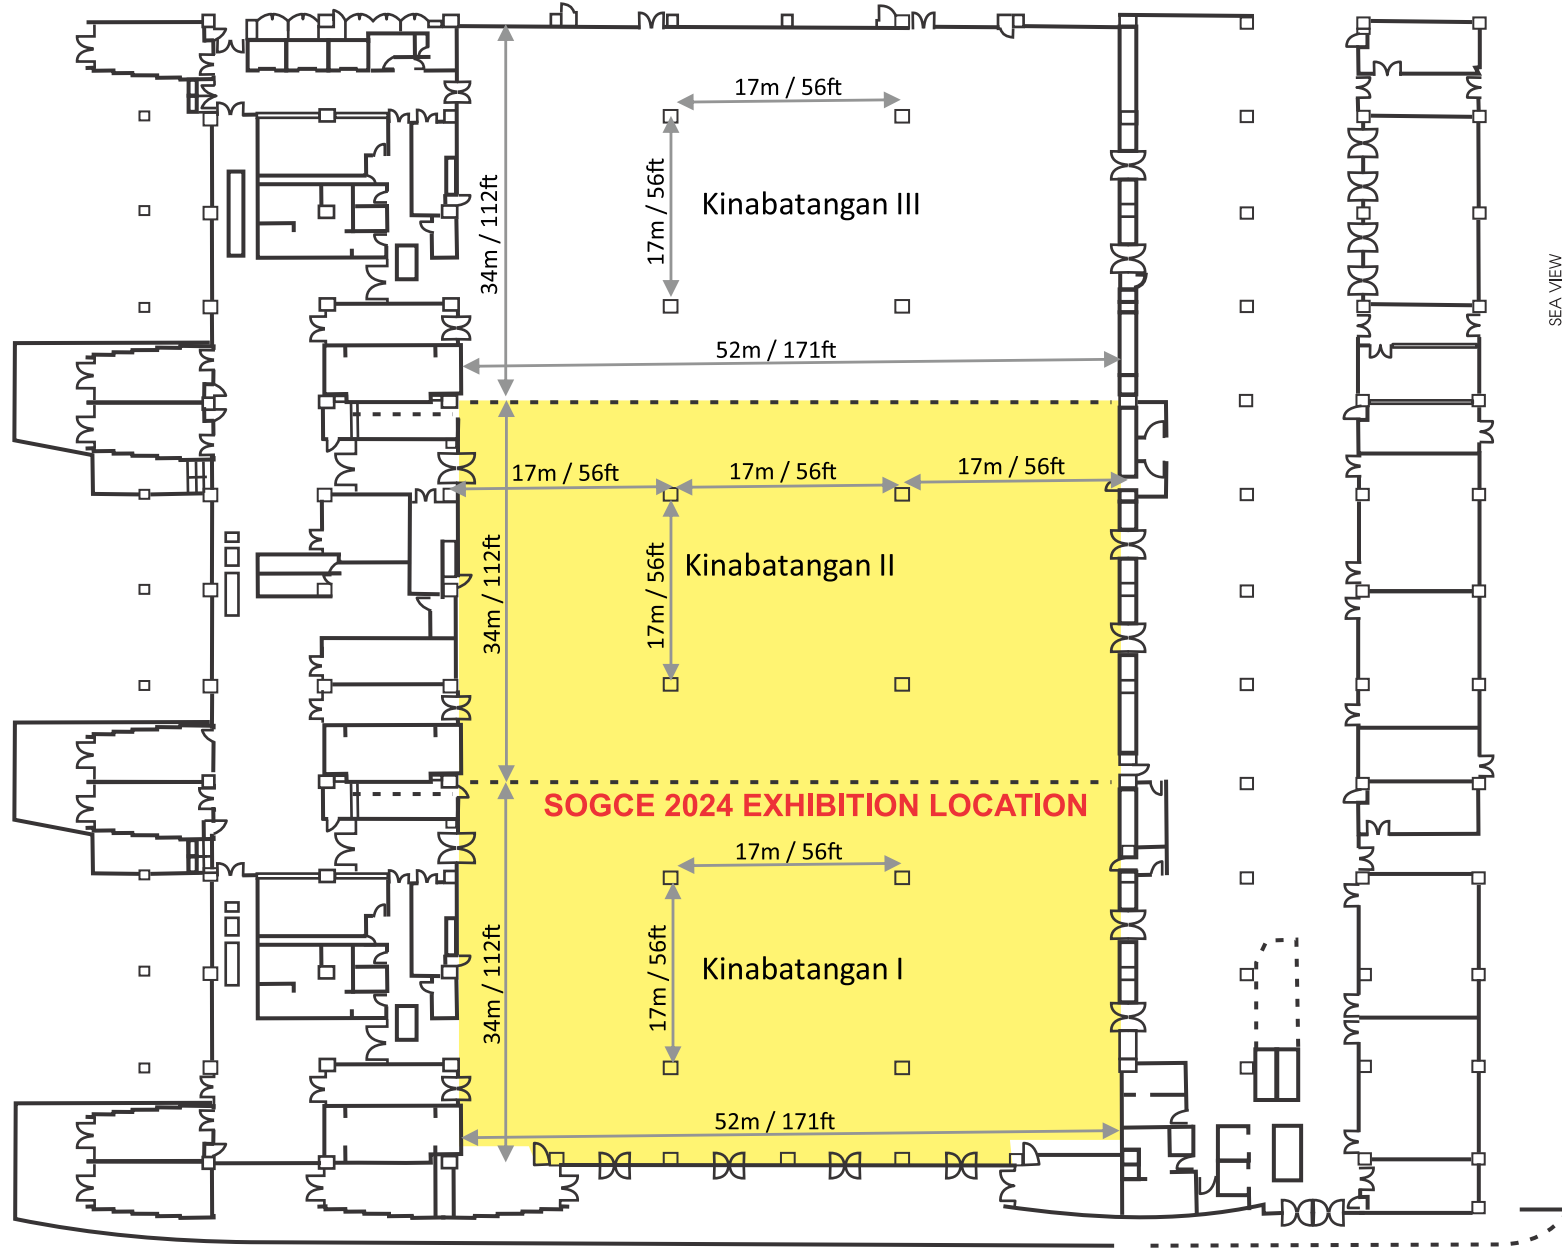

EXHIBITOR	BOOTH NO.	EXHIBITOR	BOOTH NO.
ABERDEEN DRILLING INTERNATIONAL	230 - 7	NEXT PETROLEUM SDN BHD	217
AERODYNE	230 - 6	NK RES2	230 - 5
APPLIED CORROSION ENGINEERING SERVICES SDN BHD	258 & 259	NURI CERAH SDN BHD	230 -3
ASIAN SUPPLY BASE SDN BHD	201	OILFIELDS TECHNICAL INSPECTION SDN BHD	230 - 8
ASSOCIATION FOR MATERIALS PROTECTION AND PERFORMANCE	261	PERI MALAYSIA	230 - 1 & 230 - 2
AUTOMATION & CONTROL SYSTEMS SDN BHD	134 &135	PETROKON UTAMA SDN BHD	232
BEN LINE AGENCIES (MALAYSIA) SDN BHD	102	PETRONAS	101
BLACKLINE SAFETY CORP	231	QUASI-S TECHNOLOGY SDN BHD	125
BORNEO SUBSEA SERVICES (MALAYSIA) SDN BHD	234	RELYON NUTEC	230 - 7
CIDB TECHNOLOGIES SDN BHD	110	SABAH OIL & GAS DEVELOPMENT CORPORATION SDN BHD	207
DAYA INSPIRASI SDN BHD	218	SABAH OIL & GAS SERVICES COUNCIL	247
DB LOGISTICS (L) SDN BHD	214	SABAH SKILLS & TECHNOLOGY CENTRE	257
DELTRIC SDN BHD	129	SEMARAK TRAINING	252
DELTRIC HOLDINGS SDN BHD	130	SHELL MALAYSIA	121
ENERGY INDUSTRIES COUNCIL	220	SOCIETY OF PETROLEUM ENGINEERS KUALA LUMPUR SECTION	248
ESV ENGINEERING & SERVICES SDN BHD	133	SUNDUWAN ENGINEERING SERVICES SDN BHD	136
ETERNITY MODE SDN BHD	131	SYARIKAT SRI WANG ENGINEERING (SABAH) SDN BHD	233
FENOMENA MAJUKAYA SDN BHD	236	TALENT CORPORATION MALAYSIA BERHAD	249
FLEMINGS SAFETY SDN BHD	124	TECHOILPRO SDN BHD	132
IIB INSURANCE BROKERS SDN BHD	113	TERRA ENERGY SARAWAK SDN BHD	263 & 264
INFORMA MARKETS MALAYSIA	128	TIGER OILFIELD SERVICES (MALAYSIA) SDN BHD	234
INSTITUTE OF MATERIALS, MALAYSIA	251	TNF ENERGY SDN BHD	108 & 109
IN-SITU PETRO SERVICES SDN BHD	137	TURCOMP ENGINEERING SERVICES SDN BHD	267 & 268
INTERO INTEGRITY SERVICES	111	UNITED U-LI CORPORATION BERHAD	219
JARINGAN SEMANGAT SDN BHD	126	UNIVERSITY COLLEGE SABAH FOUNDATION	253
LABUAN CHAMBER OF COMMERCE	262	USAHAWAN BERSAMA TEKNIK SDN BHD	127
LANDAS GEMILANG SDN BHD	104	VISION CYLINDERS ASIA SDN BHD	100
MALAYSIA OSV OWNERS' ASSOCIATION MEMBERS' PAVILION	204		
MALAYSIA PETROLEUM RESOURCES CORPORATION	253		
MALAYSIAN GAS ASSOCIATION	250		
MALAYSIAN OIL, GAS & ENERGY SERVICES COUNCIL	254		
MALAYSIAN OIL, GAS & ENERGY SERVICES COUNCIL MEMBERS' PAVILION	230		
MAPS & GLOBE SPECIALIST DISTRIBUTOR SDN BHD	260		
MEASAT COMMUNICATION SYSTEMS SDN BHD	215 & 216		
MJIC PLATFORM	256		
MRA INTERNATIONAL SDN BHD	230 - 4		
NASSONS SDN BHD	255		
NDT INSTRUMENTS SDN BHD	103		

SABAH INTERNATIONAL
CONVENTION CENTRE

Kinabatangan I, II & III