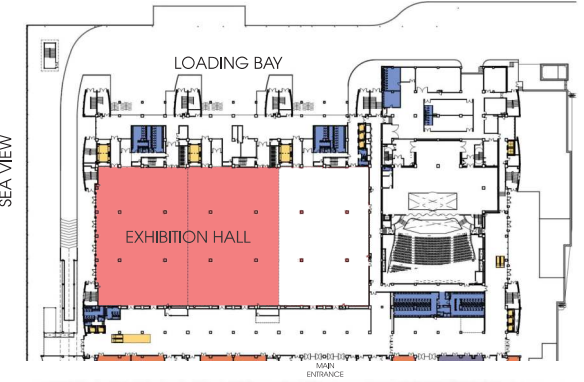

SABAH OIL, GAS & ENERGY CONFERENCE & EXHIBITION 2024

Note: one (1) unit standard shell scheme booth size is 3m x 3m

EXHIBITION FLOOR PLAN LEVEL 2, KINABATANGAN HALL 1 & 2 SABAH INTERNATIONAL CONVENTION CENTRE

SABAH INTERNATIONAL
CONVENTION CENTRE

Kinabatangan I, II & III