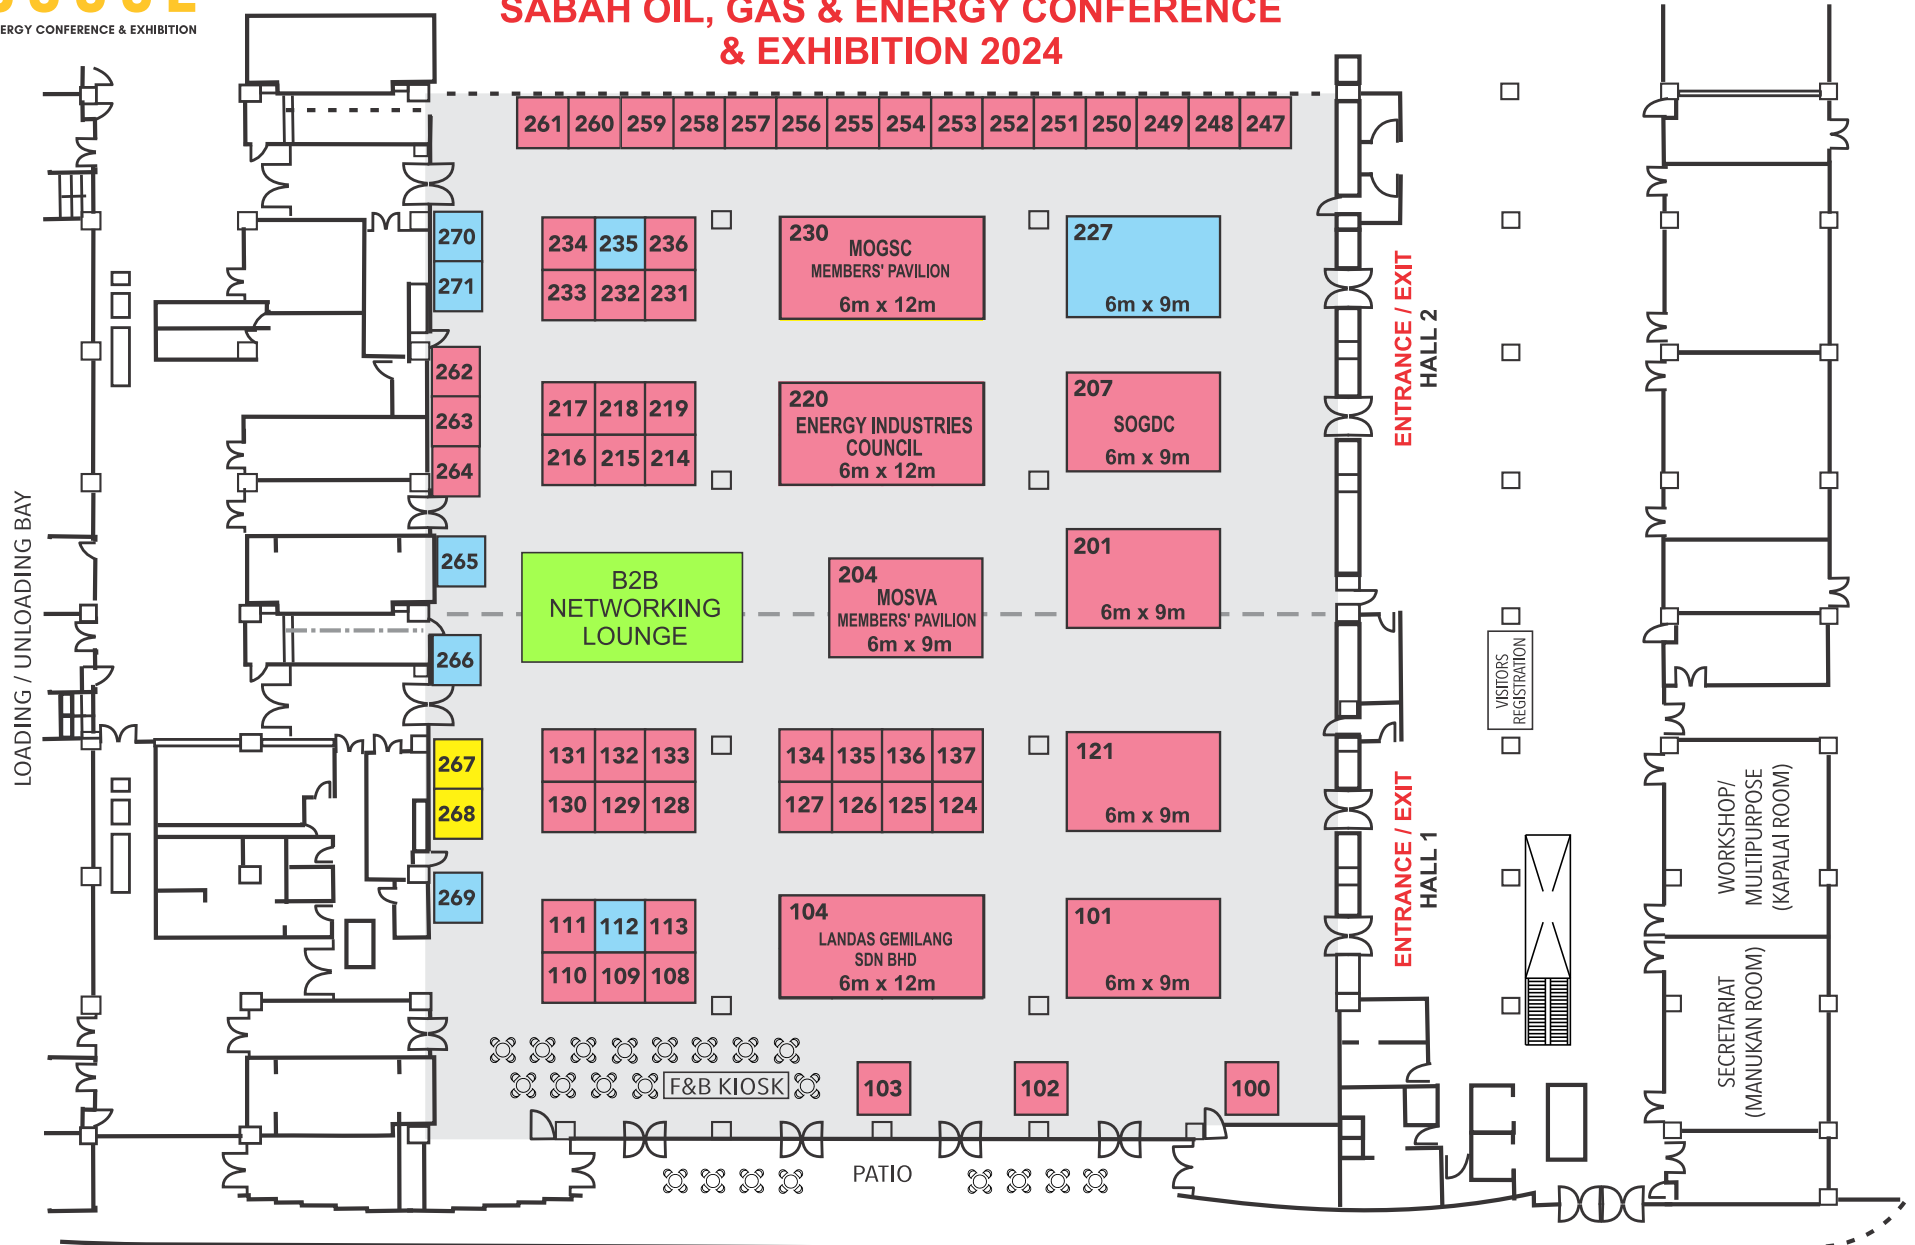

SABAH OIL, GAS & ENERGY CONFERENCE & EXHIBITION 2024

Note: one (1) unit standard shell scheme booth size is 3m x 3m

EXHIBITION FLOOR PLAN LEVEL 2, KINABATANGAN HALL 1 & 2 SABAH INTERNATIONAL CONVENTION CENTRE

SABAH INTERNATIONAL
CONVENTION CENTRE

Kinabatangan I, II & III