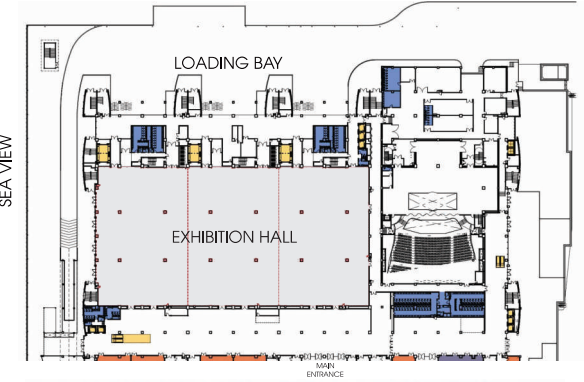

SOGCE 2025 EXHIBITION FLOOR PLAN

LEVEL 2, KINABATANGAN HALL 1, 2 & 3, SABAH INTERNATIONAL CONVENTION CENTRE

- LEGEND**
- CONFIRMED
 - RESERVED
 - AVAILABLE

Note: one (1) unit standard shell scheme booth size is 3m x 3m

**SABAH INTERNATIONAL
CONVENTION CENTRE**

LEVEL 2 - EXHIBITION HALLS

Kinabatangan I, II & III