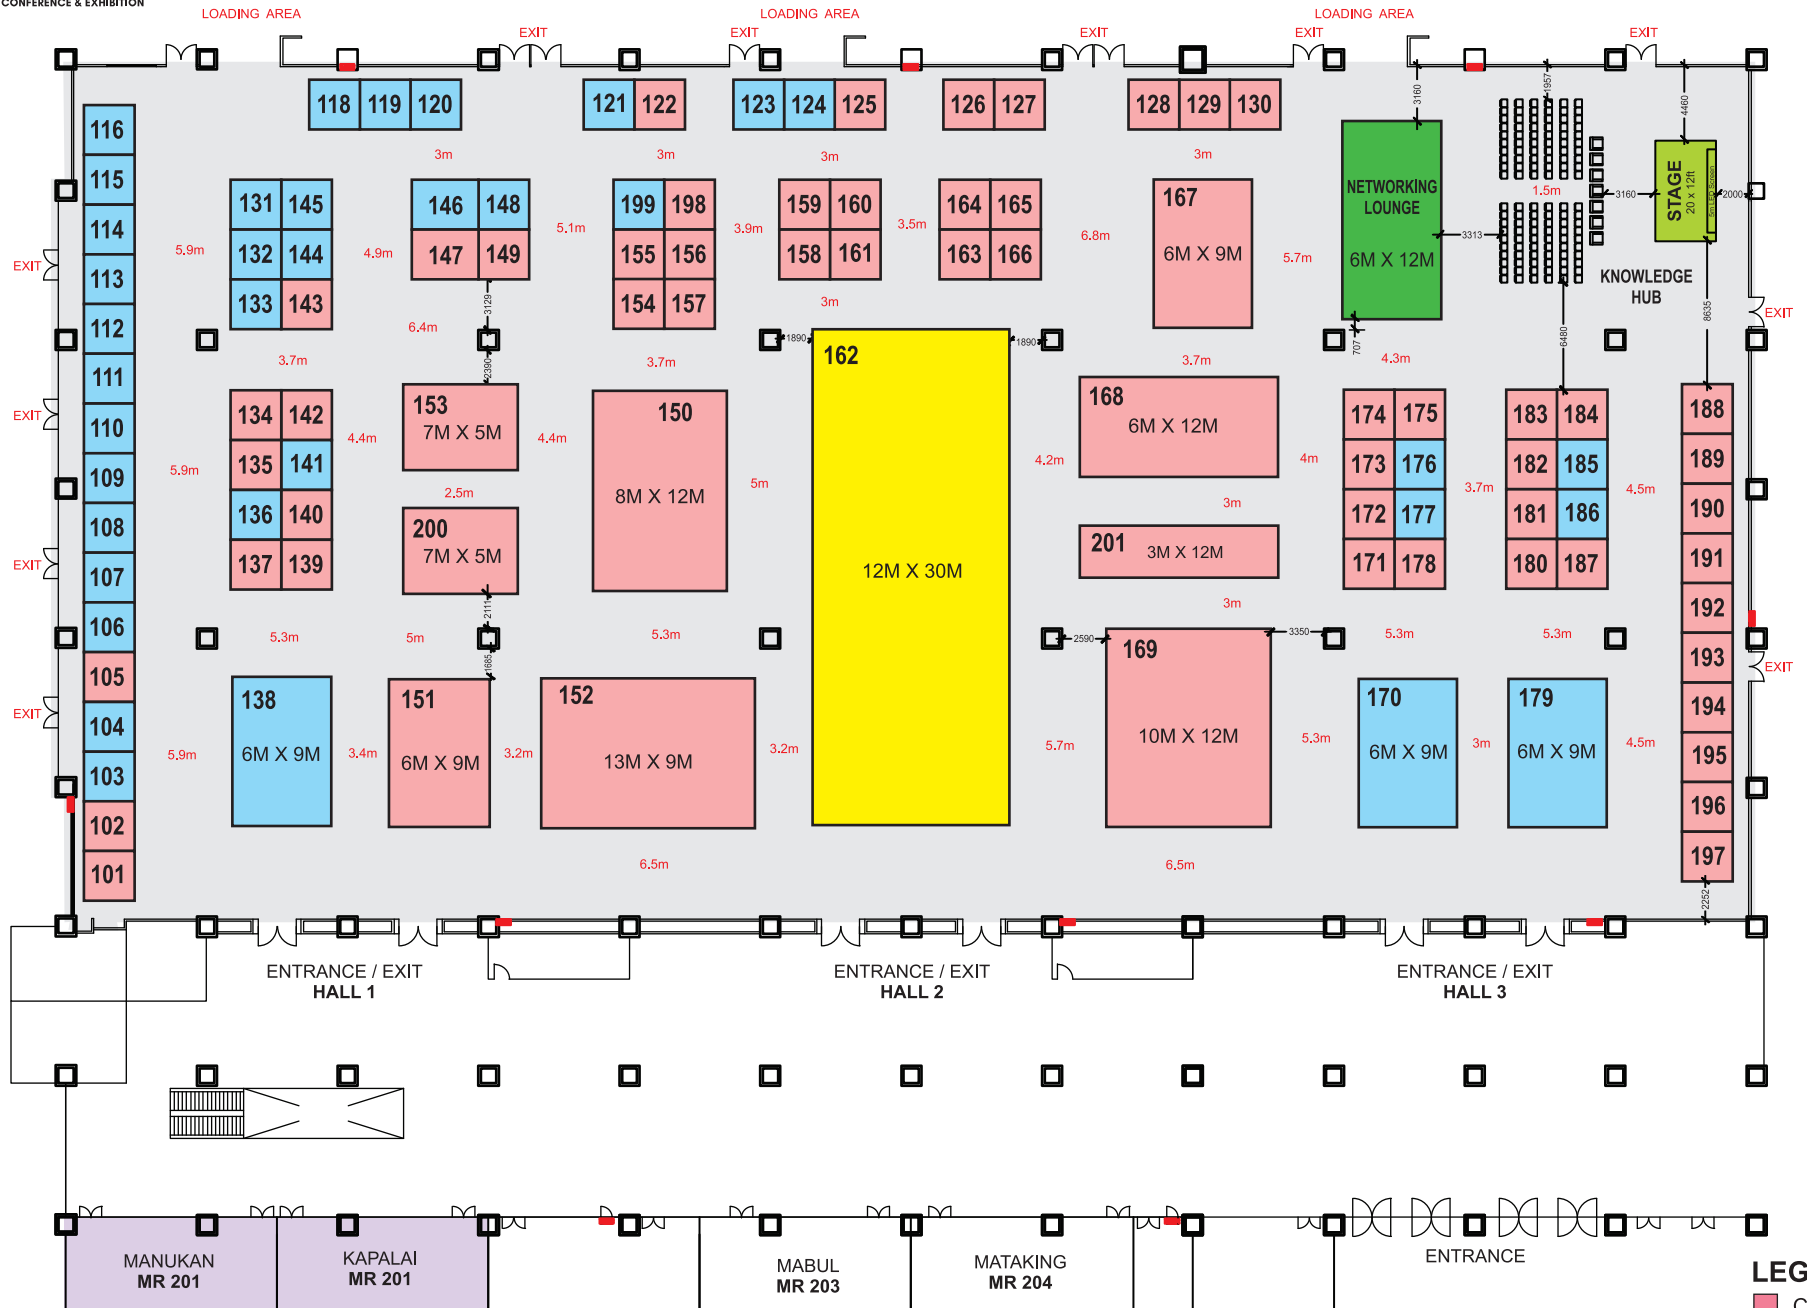

SOGCE 2025 EXHIBITION FLOOR PLAN

LEVEL 2, KINABATANGAN HALL 1, 2 & 3, SABAH INTERNATIONAL CONVENTION CENTRE

- LEGEND**
- CONFIRMED
 - RESERVED
 - AVAILABLE

Note: one (1) unit standard shell scheme booth size is 3m x 3m

	EXHIBITOR	BOOTH NO.
1	AERIAL TECH AND DEFENCE SYSTEM SABAH	181 & 182
2	ALLIANZ COMMUNICATION PTE LTD (SINGAPORE)	192
3	ALTUS OIL & GAS MALAYSIA SDN BHD	171
4	AMANAH RAYA BERHAD	200
5	ASIAN SUPPLY BASE	151
6	ASSOCIATION OF MATERIALS PROTECTION AND PERFORMANCE	193
7	BELL GEOSPACE	173
8	BLACKLINE SAFETY (CANADA)	166
9	BORNEO SUBSEA SERVICES	153 - 1
10	BRYAN RESEARCH & ENGINEERING (SINGAPORE) PTE LTD	155
11	BSL CONTAINERS SDN BHD	153 - 4
12	BUDGET MARINE SDN BHD	140
13	BUMI BORNEO GAS SDN BHD	195
14	CAKRAWALA ENGINEERING SERVICES SDN BHD	165
15	COFFEEBOT HOLDINGS SDN BHD	187
16	CONOCOPHILLIPS	169
17	DAMAI SAMUDRA SERVICES SDN BHD	153 - 2
18	DAYA HELANG SDN BHD	101
19	ENERGY INDUSTRIES COUNCIL - APAC PAVILION	168
20	FLEMINGS SAFETY SDN BHD	147
21	INTERNATIONAL SHIPCARE SDN BHD	153 - 7
22	J.R. AUTO OIL SEALS SDN BHD	159
23	LABUAN CHAMBER OF COMMERCE PAVILION	153
24	LABUAN SHIPYARD & ENGINEERING SDN BHD	153 - 5
25	LEGENDA BUMIMAS SDN BHD	167
26	LINGTEC INSTRUMENTS SDN BHD	184
27	LJ RESOURCES ENTERPRISE	153 - 3
28	MACROSPEC SDN BHD	160
29	MAKITA POWER TOOLS (MALAYSIA) SDN BHD	143
30	MALAYSIA PETROLEUM RESOURCES CORPORATION	201
31	MALAYSIAN GAS ASSOCIATION	194
32	MALAYSIAN OIL, GAS & ENERGY SERVICES COUNCIL PAVILION	150
33	MAPS & GLOBE SPECIALIST DISTRIBUTOR SDN BHD	188
34	MITA OILFIELD SERVICES (M) SDN BHD	172

**SABAH INTERNATIONAL
CONVENTION CENTRE**

LEVEL 2 - EXHIBITION HALLS

Kinabatangan I, II & III