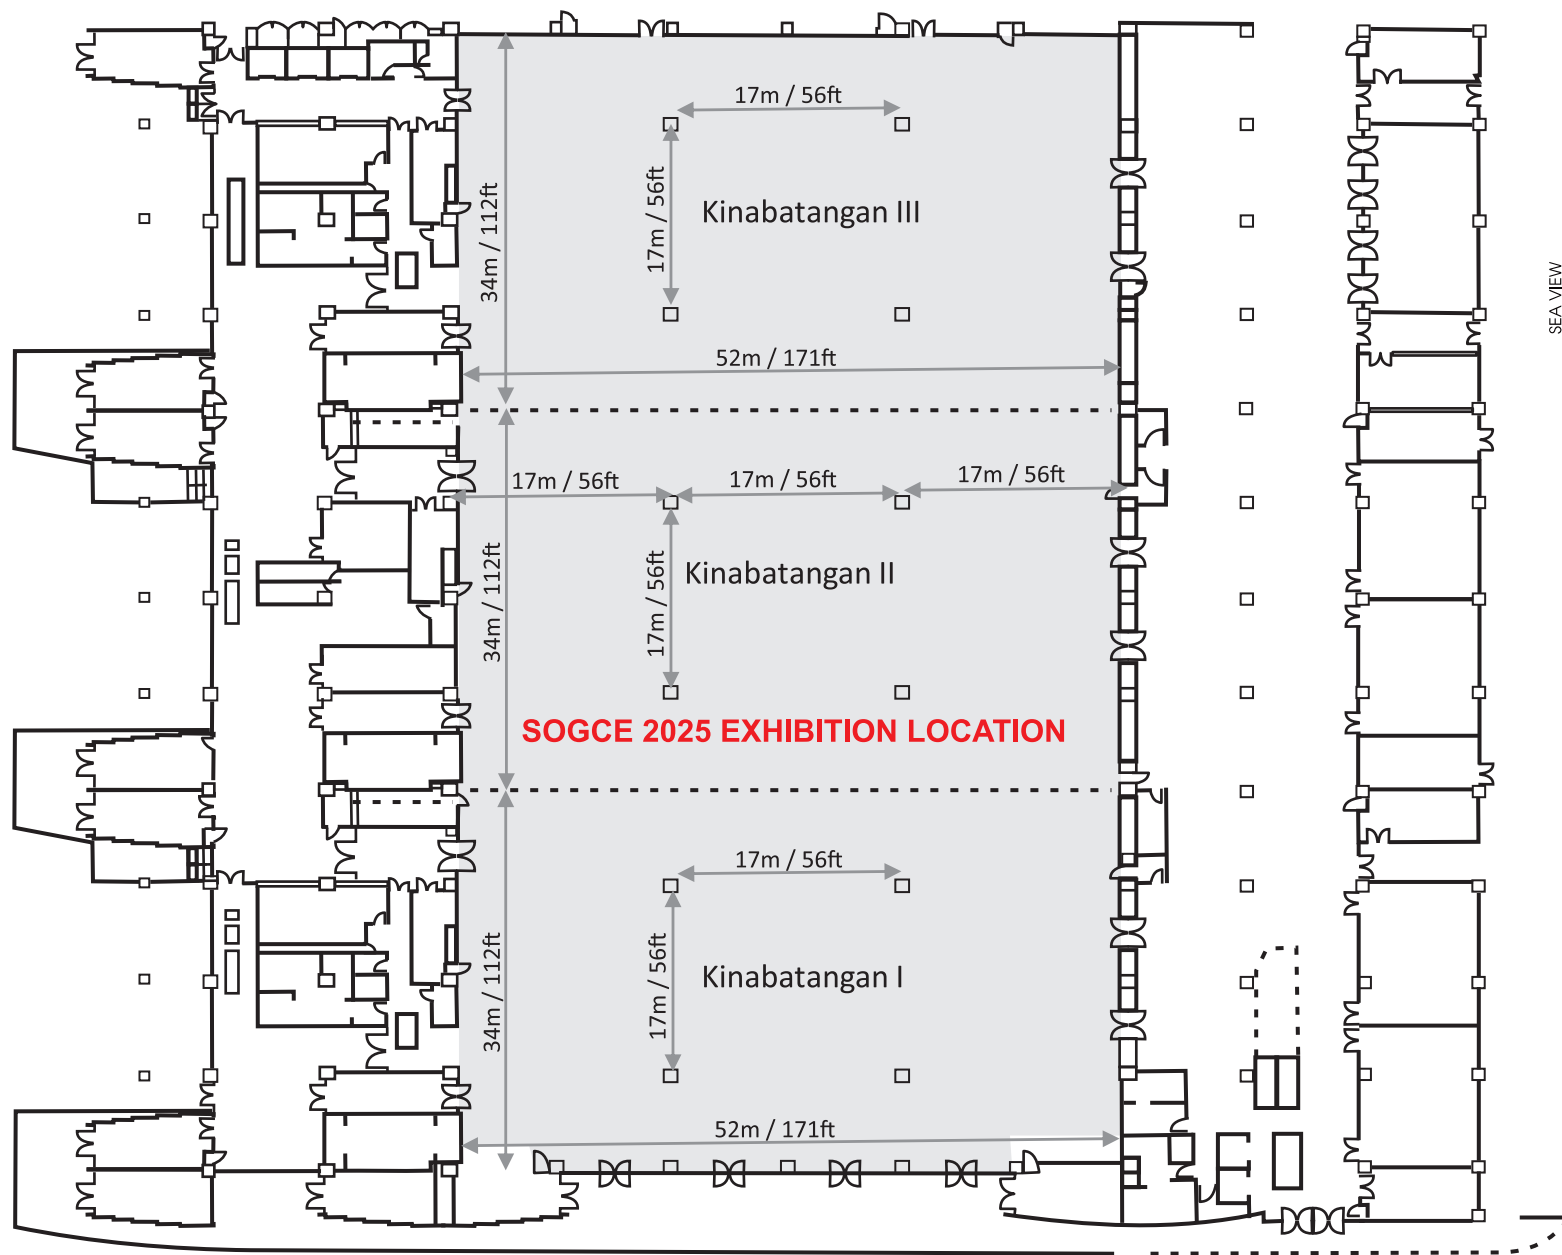

SOGCE 2025 EXHIBITION FLOOR PLAN

LEVEL 2, KINABATANGAN HALL 1, 2 & 3, SABAH INTERNATIONAL CONVENTION CENTRE

- LEGEND**
- CONFIRMED
 - RESERVED
 - AVAILABLE

Note: one (1) unit standard shell scheme booth size is 3m x 3m

**SABAH INTERNATIONAL
CONVENTION CENTRE**

LEVEL 2 - EXHIBITION HALLS

Kinabatangan I, II & III